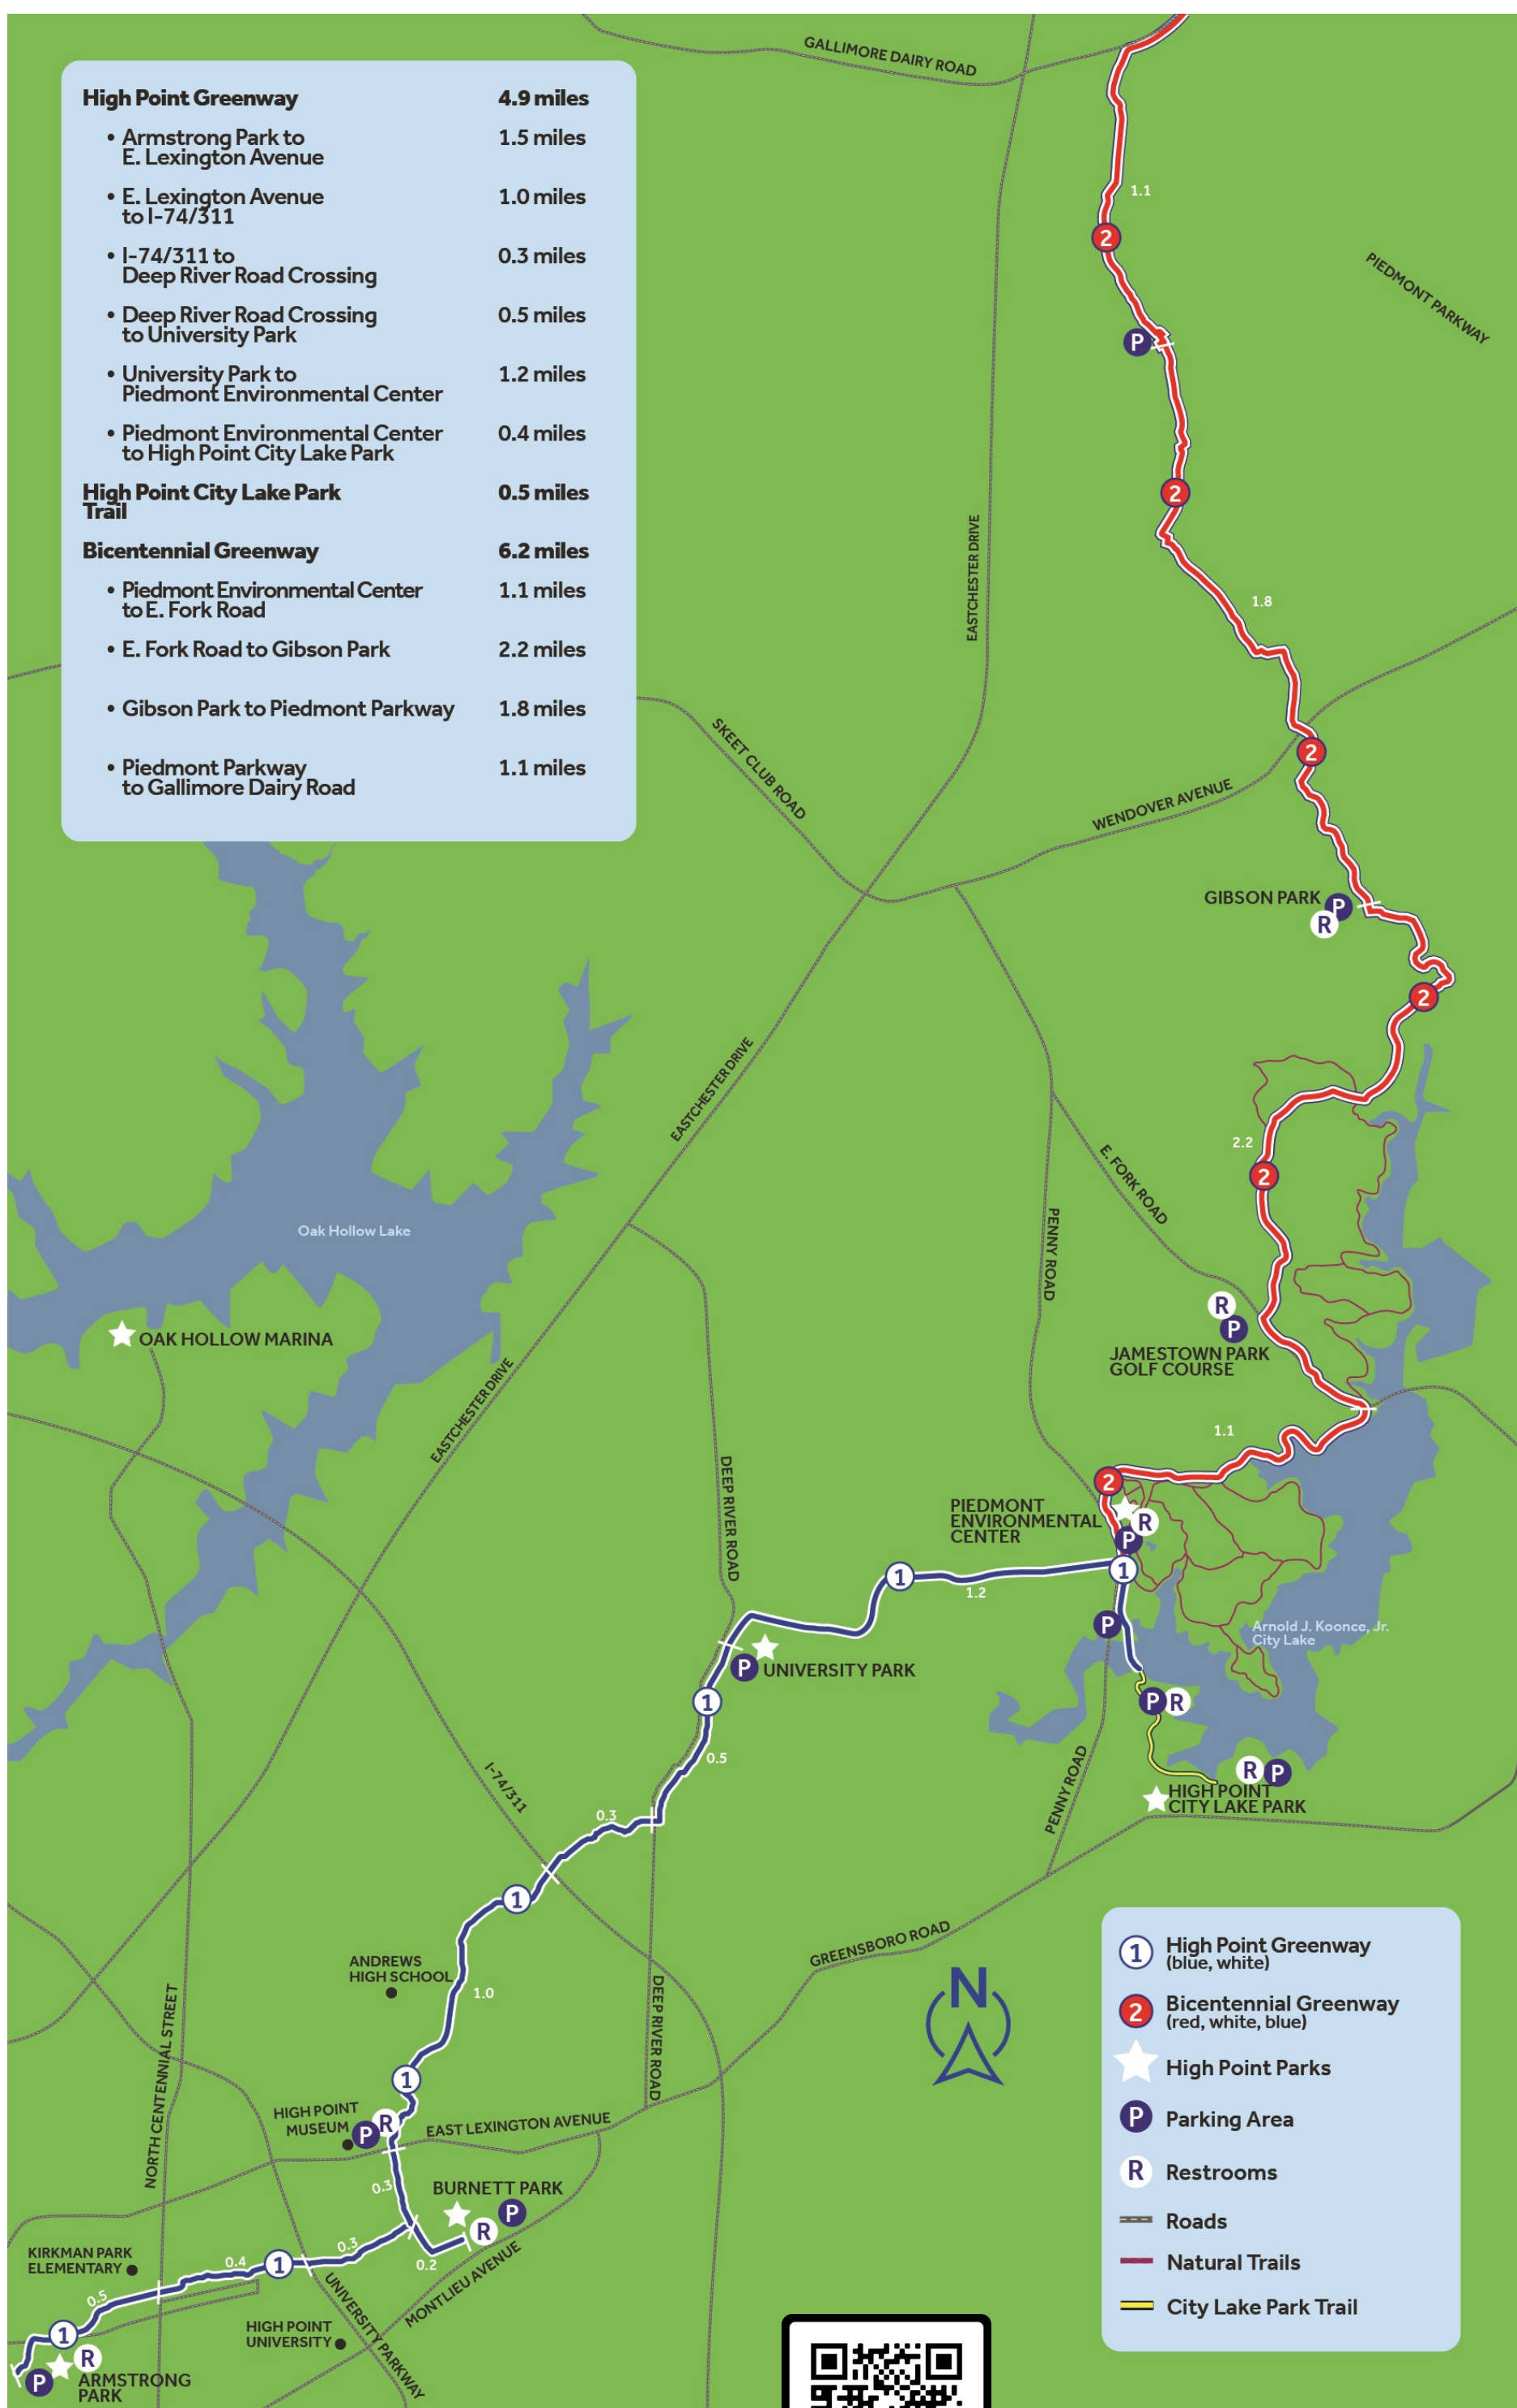

High Point Parks & Recreation Trails and Greenways

High Point Greenway

4.9 miles

- Armstrong Park to E. Lexington Avenue 1.5 miles
- E. Lexington Avenue to I-74/311 1.0 miles
- I-74/311 to Deep River Road Crossing 0.3 miles
- Deep River Road Crossing to University Park 0.5 miles
- University Park to Piedmont Environmental Center 1.2 miles
- Piedmont Environmental Center to High Point City Lake Park 0.4 miles

High Point City Lake Park Trail

0.5 miles

Bicentennial Greenway

6.2 miles

- Piedmont Environmental Center to E. Fork Road 1.1 miles
- E. Fork Road to Gibson Park 2.2 miles
- Gibson Park to Piedmont Parkway 1.8 miles
- Piedmont Parkway to Gallimore Dairy Road 1.1 miles

Download the free *Piedmont Discovery* app to search hundreds of local parks, trails and recreation opportunities!